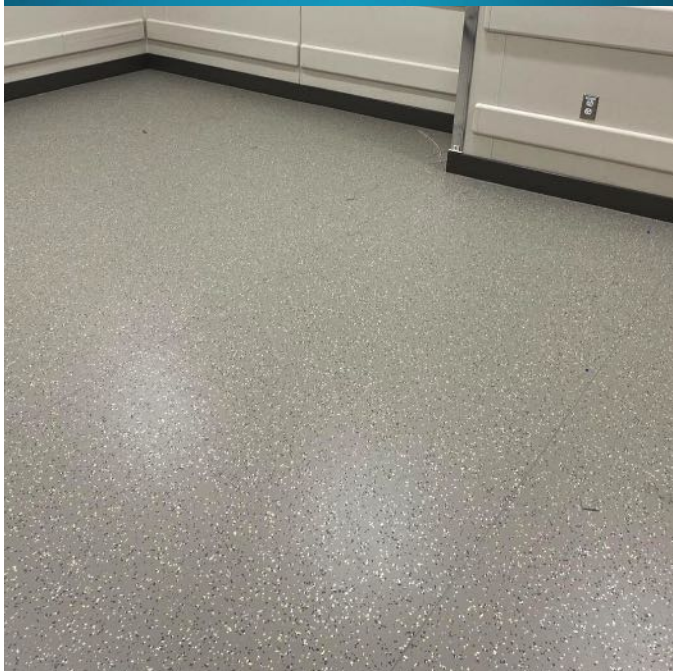

TOWER HEALTH HOSPITAL

TOC HARRISBURG
COMMERCIAL DIVISION

Noraplan Eco

HEAT WELD AND
FLASH COVE

5 WEEK INSTALL

- **RAPIDLY EXPANDING HEALTHCARE FACILITY BUSINESS**
- **DURABLE AND SLIP RESISTANT PRODUCT**
- **GOOD FOR HEAVY TRAFFIC AREAS**
- **NO PVC**
- **JOHNSONITE MILLWORK BASE**