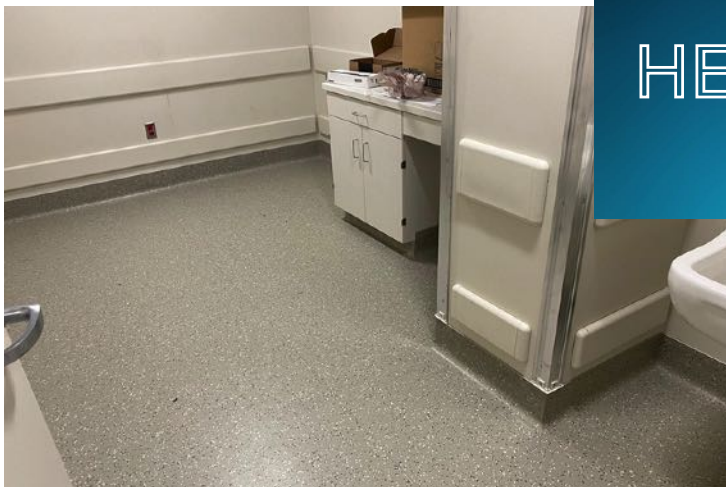

TOWER HEALTH HOSPITAL

TOC HARRISBURG
COMMERCIAL DIVISION

Noraplan Eco

HEAT WELD AND
FLASH COVE

5 WEEK INSTALL

- **RAPIDLY EXPANDING HEALTHCARE FACILITY BUSINESS**
- **DURABLE AND SLIP RESISTANT PRODUCT**
- **GOOD FOR HEAVY TRAFFIC AREAS**
- **NO PVC**
- **JOHNSONITE MILLWORK BASE**